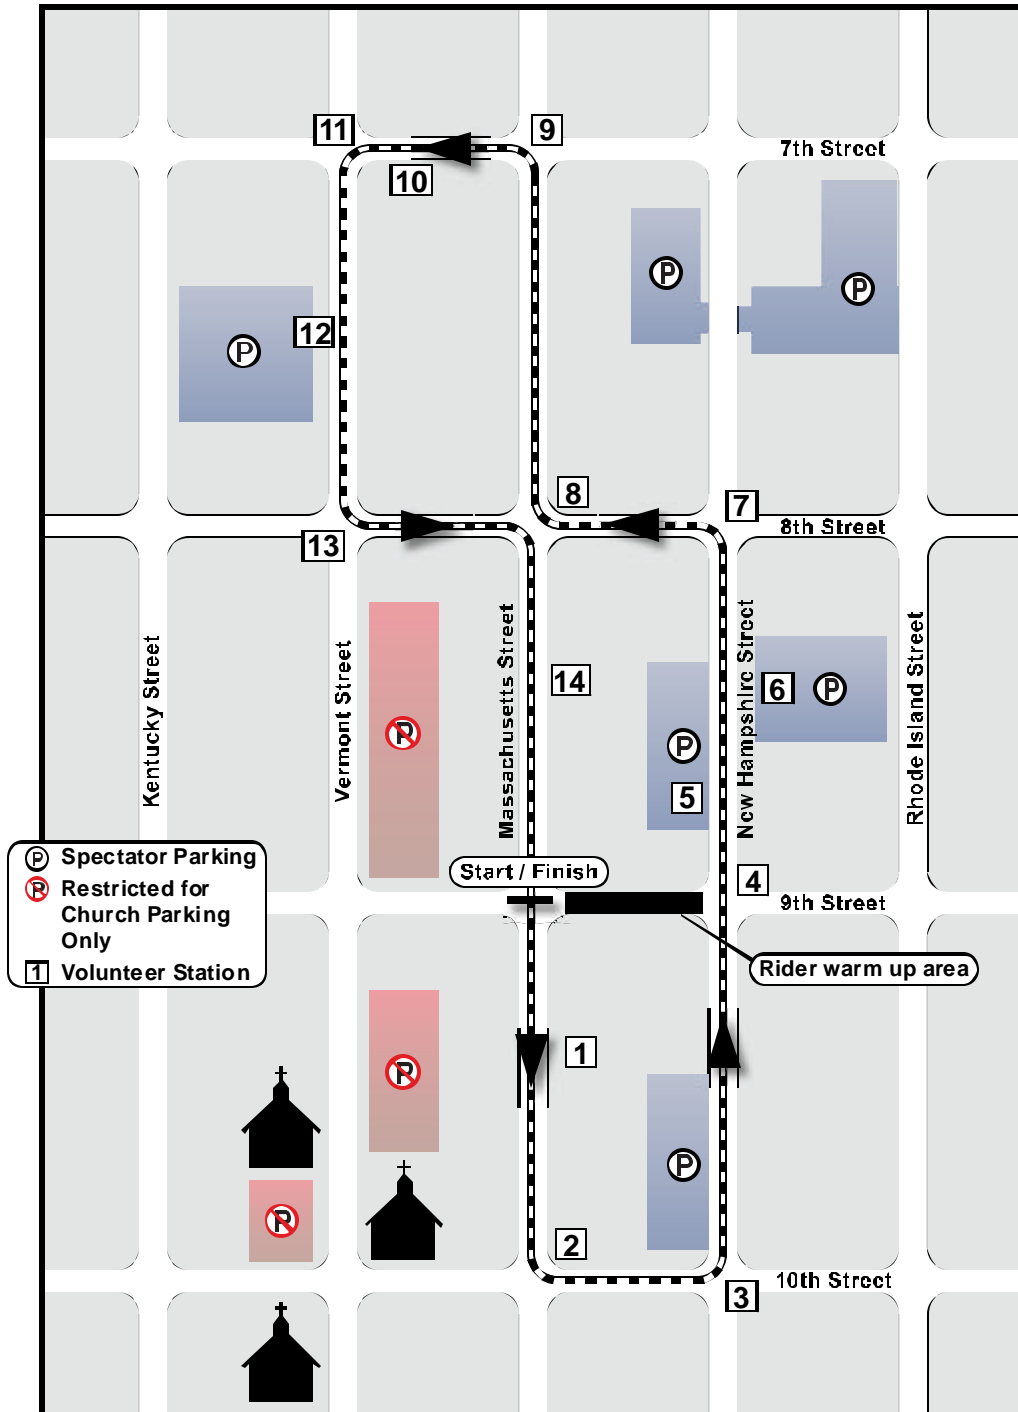

## National Collegiate Cycling Championships

- Spectator Parking
- Restricted for Church Parking Only
- Volunteer Station

Lawrence, Kansas  
 May 13, 2007, 8:00 a.m. – 1:00 p.m.  
 Course length: 1 mile / 1.6 km